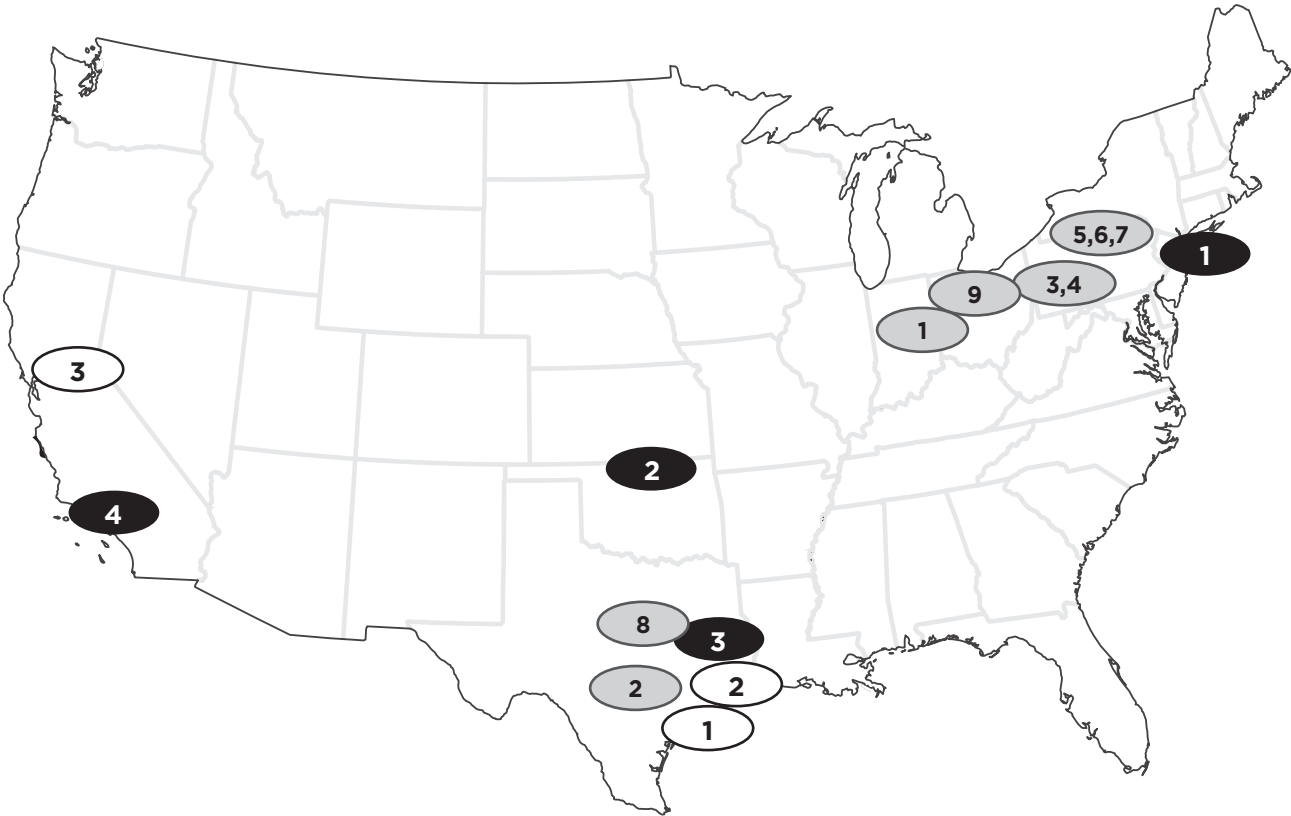

# GEOGRAPHICAL SPREAD OF PROJECTS

Renewable natural gas	Renewable electric	Renewable natural gas development projects
1 Rumpke	1 Monmouth	1 Galveston
2 McCarty	2 AEL	2 Coastal Plains
3 Monroeville	3 Security	3 Red Top
4 Valley	4 Bowerman	
5 Shade		
6 Southern		
7 Raeger Mountain		
8 Atascocita		
9 Apex		