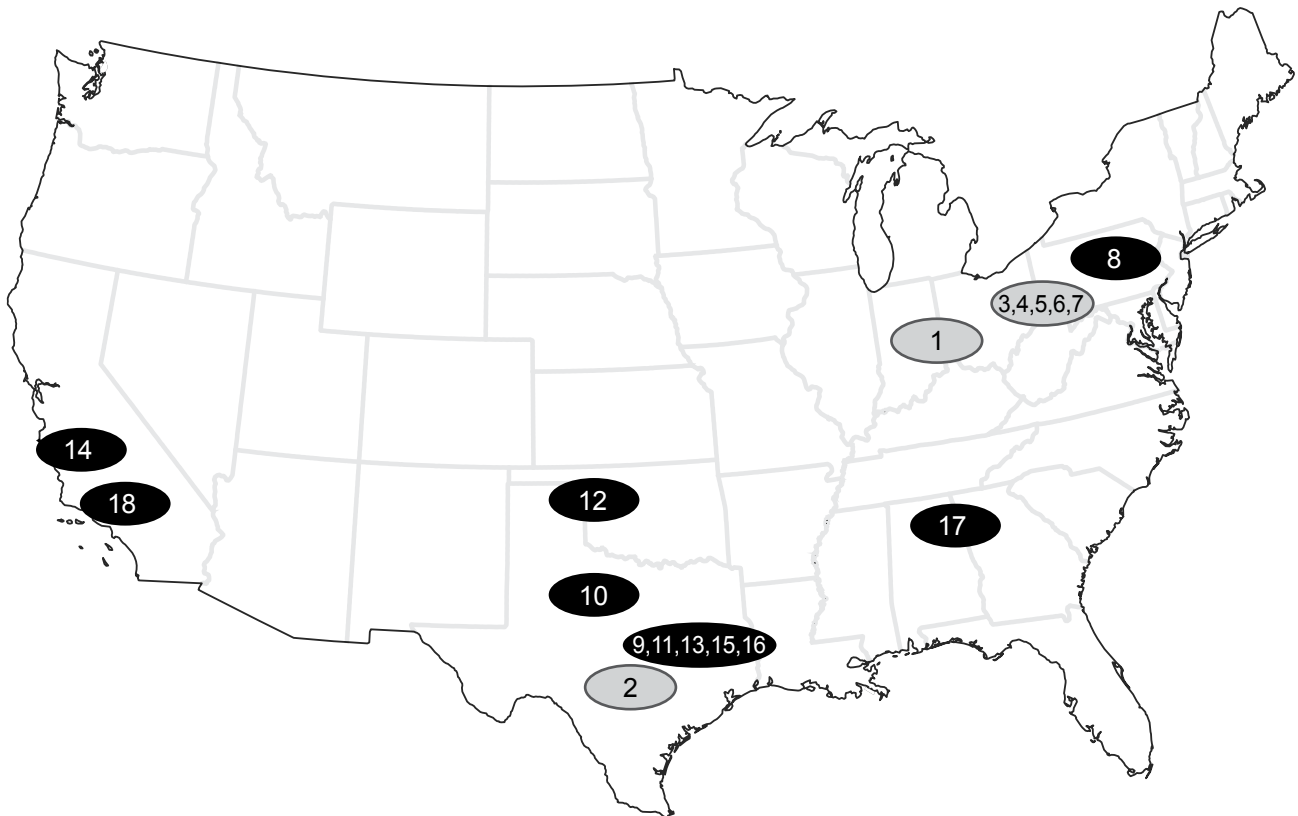

# GEOGRAPHICAL SPREAD OF PROJECTS

KEY			
Renewable Natural Gas		Renewable Electric	
1	Rumpke	8	Monmouth
2	McCarty	9	Atascocita
3	Monroeville	10	McKinney
4	Valley	11	Coastal Plains
5	Raeger Mountain	12	AEL
6	Southern	13	Security
7	Shade	14	Toyon
		15	Bayton
		16	Blue Bonnet
		17	Bartow
		18	Bowerman